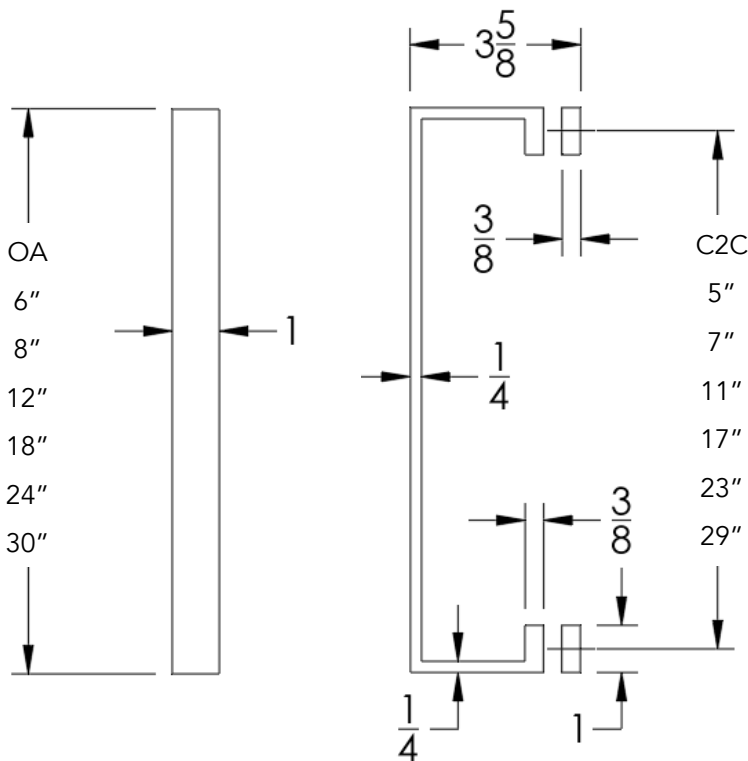

neelnox

LET
THERE
BE **DESIGN.**

FEATURES

- Premium 304 Grade Stainless Steel
- Solid Mount Construction
- Concealed Installation Hardware
- Solid End Cap provided for side opposite to the door for a seamless look

OA	C2C	MODEL
6"	5"	AVG-SSD6-GR
8"	7"	AVG-SSD8-GR
12"	11"	AVG-SSD12-GR
18"	17"	AVG-SSD18-GR
24"	23"	AVG-SSD24-GR
30"	29"	AVG-SSD30-GR

FRONT

SIDE

Installation Notes: Center to center hole drilling dimension are same as mentioned in column. Diameter of glass hole for installation is 1/2".

Standard hardware supplied can accommodate glass thicknesses 1/4" to 1/2". Please contact us for custom hardware in case glass thickness exceeds 1/2".

Dimensions in inches

NOTE: Dimensions subject to change without notice.